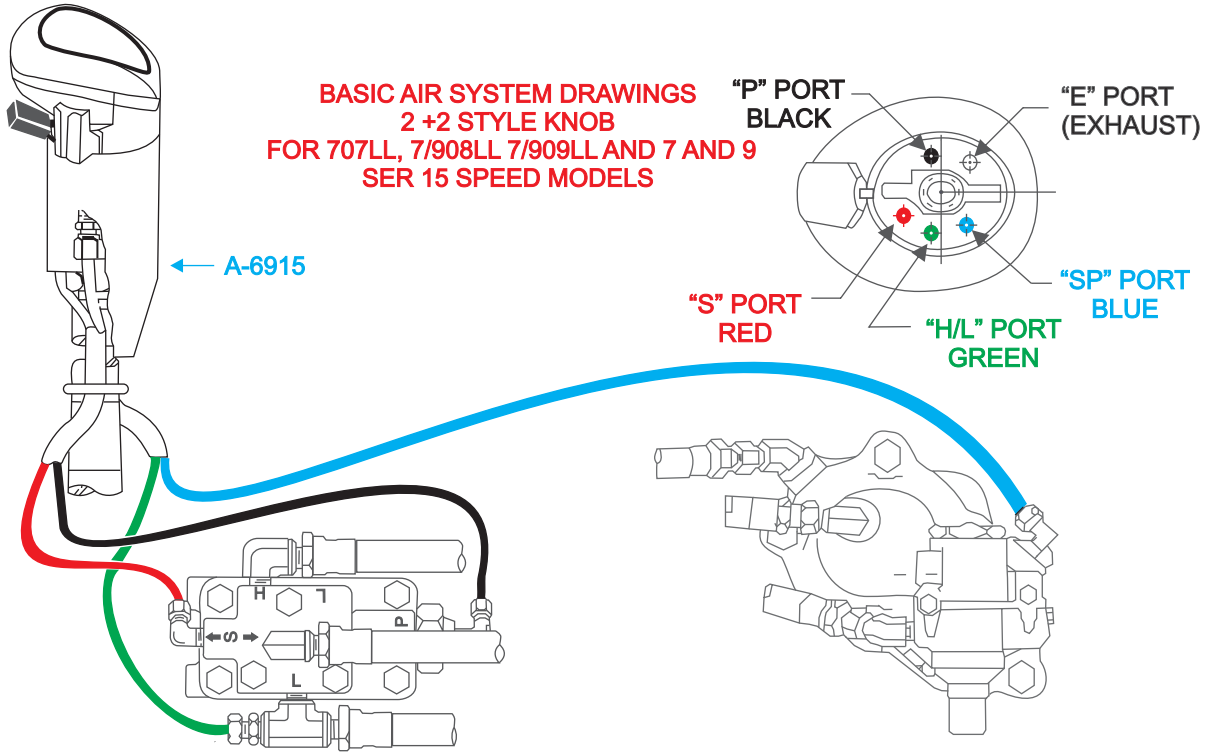

ANDERSON BROS., INC. PORTLAND OR.

BASIC AIR SYSTEM DRAWINGS
2 +2 STYLE KNOB
FOR 707LL, 7/908LL 7/909LL AND 7 AND 9
SER 15 SPEED MODELS

© COPYRIGHT
ANDERSON BROS.
PORTLAND, OR. 2012

www.abros.com

FUL AK157