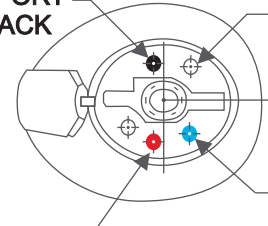

"SP" PORT
BLUE

"S" PORT
RED

BLUE

BLACK

RED

BLUE LINE TO
"SP" PORT ON
SPLITTER CYLINDER