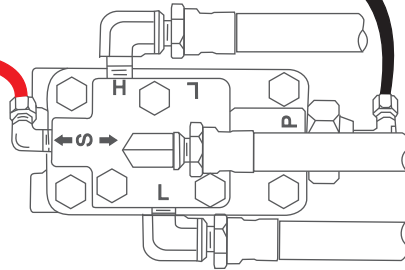

ANDERSON BROS., INC. PORTLAND OR.  
800-547-1522

ALL 18 SPEED MODELS

A-6918

"P" PORT  
BLACK

"E" PORT  
(EXHAUST)

"SP" PORT  
BLUE

"S" PORT  
RED

BLUE

BLACK

RED

BLUE LINE TO  
"SP" PORT ON  
SPLITTER CYLINDER

© COPYRIGHT  
ANDERSON BROS.  
PORTLAND, OR. 2012

[www.abros.com](http://www.abros.com)

FULAK18